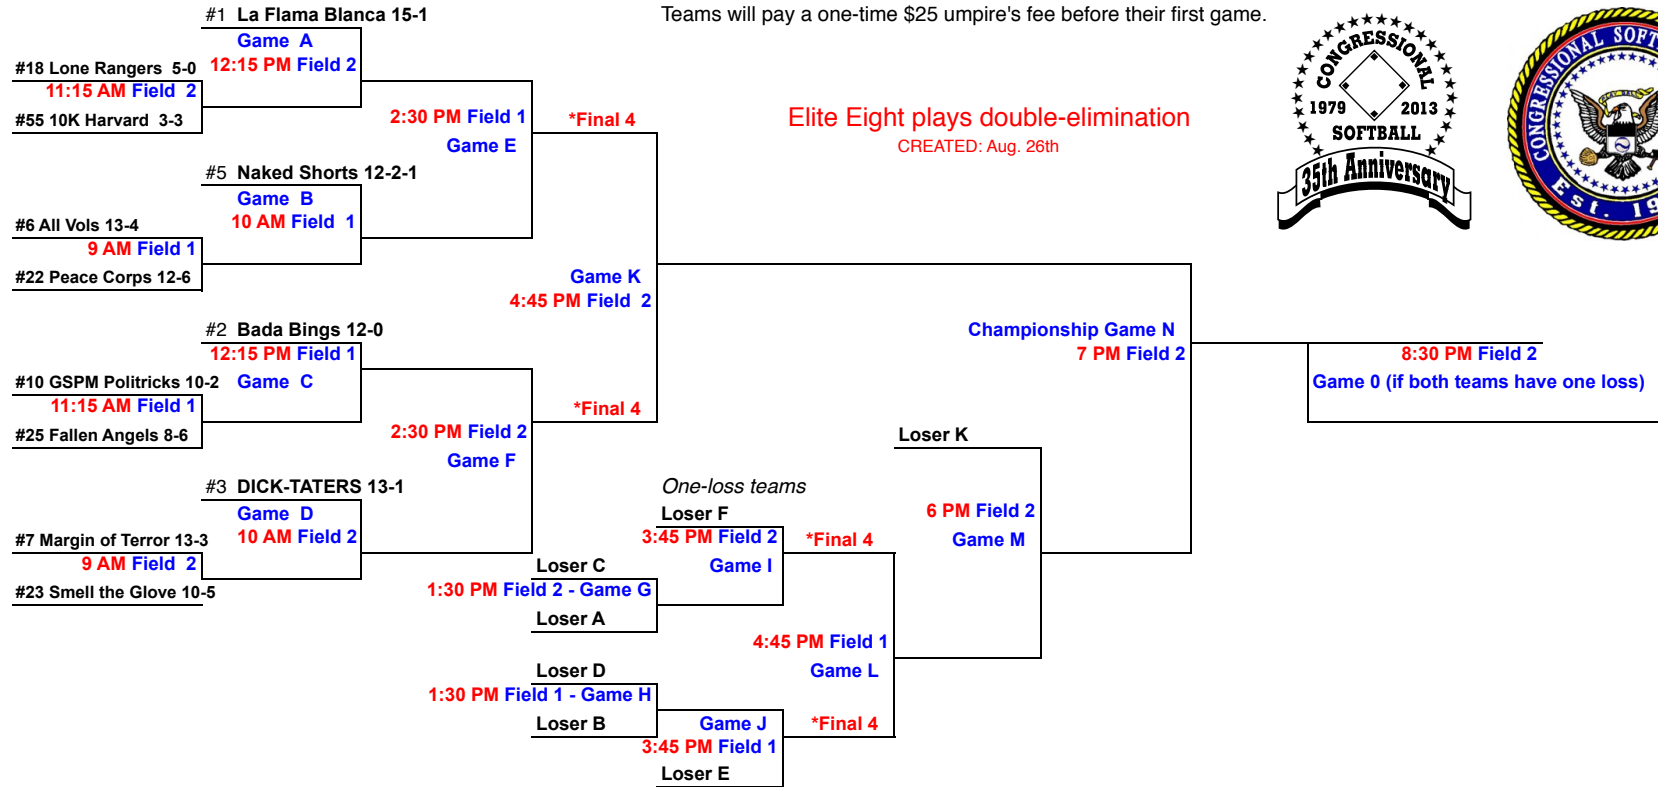

Congressional Softball League 35th Anniversary Tournament (2013)

Tie-Breaker

PLAY-IN

ELITE EIGHT

Teams will pay a one-time \$25 umpire's fee before their first game.

CREATED: Aug 26th

Games & Times:

Game	Sat. Sept. 7	Time	Game	Sat. Sept. 24	Time
Play-in	Field #1	9:00 AM	J	Field #1	3:45 PM
Play-in	Field #2	9:00 AM	I	Field #2	3:45 PM
B	Field #1	10:00 AM	L	Field #1	4:45 PM
D	Field #2	10:00 AM	K	Field #2	4:45 PM
Play-in	Field #1	11:15 AM	M	Field #2	6:00 PM
Play-in	Field #2	11:15 AM	Championship Rounds		
C	Field #1	12:15 PM	N	Field #2	7:00 PM
A	Field #2	12:15 PM	O	Field #2	8:30 PM
H	Field #1	1:30 PM			
G	Field #2	1:30 PM			
E	Field #1	2:30 PM			
F	Field #2	2:30 PM			

Teams will pay a one-time \$25 umpire's fee before their first game.